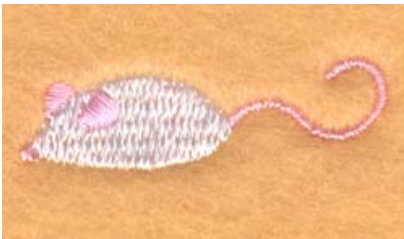

**CD042605FC**

Stitches: 626  
.31" H X .97" W  
8 mm x 25 mm

**Color Stops:**

1 Red Text [m1147]

**Cat Paw**

**CD041405FB**

Stitches: 1602  
.79" H X 1.04" W  
20 mm x 26 mm

**Color Stops:**

1 Black Paw fill [m1000]  
2 Black Paw Border [m1000]

**Catnip**

**CD042605FG**

Stitches: 2002  
.77" H X 1.62" W  
20 mm x 41 mm

**Color Stops:**

1 DK Green Leaf fill [1156]  
2 Green Leaf detail [m1396]  
3 Dk Red Text [1181]

**Fish Skeleton**

**CD042605FI**

Stitches: 838  
.45" H X 1.23" W  
11 mm x 31 mm

**Color Stops:**

1 White Skeleton [m1001]

**Mouse**

**CD042605FK**

Stitches: 752  
.53" H X 1.24" W  
13 mm x 32 mm

**Color Stops:**

1 Pink Back ear & tail [m1321]  
2 White Mouse body [m1001]  
3 Pink Top ear & nose [m1321]

**Beware of Cat with Paw**

**CD042605FM**

Stitches: 3259  
1.31" H X 2.43" W  
33 mm x 62 mm

**Color Stops:**