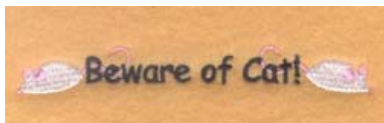

**Beware of Cat! with Mice Pocket Topper**

**CD042905FG**

Stitches: 2767  
.53" H X 3.88" W  
13 mm x 99 mm

**Color Stops:**

1 Pink Left mouse [m1321]  
2 White Left mouse [m1001]  
3 Pink Left and right mouse [m1321]  
4 White Right mouse [m1001]  
5 Pink Right mouse [m1321]  
6 Black Text [m1000]