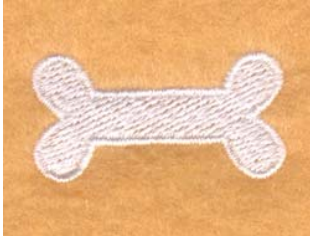

These designs can be used to adorn your dog with apparel, like a kerchief, that will make your pet the best dressed dog on the block.

Dog Bone

CD041405FA

Stitches: 1596
.66" H X 1.28" W
17 mm x 33 mm

Color Stops:

1 White Bone [m1001]

Dog Paw

CD042605FH

Stitches: 2361
1.27" H X 1.03" W
32 mm x 26 mm

Color Stops:

1 Black Paw fill [m1000]
2 Black Paw Border [m1000]
3 Black Nails [m1000]

Dog Bone

CD041405FC

Stitches: 4371
1.28" H X 2.52" W
33 mm x 64 mm

Color Stops:

1 White Bone [m1001]

The word "BONE" is formed inside the fill of the bone in this design.

Beware of Dog!

CD042605FA

Stitches: 1323
.39" H X 2.41" W
10 mm x 61 mm