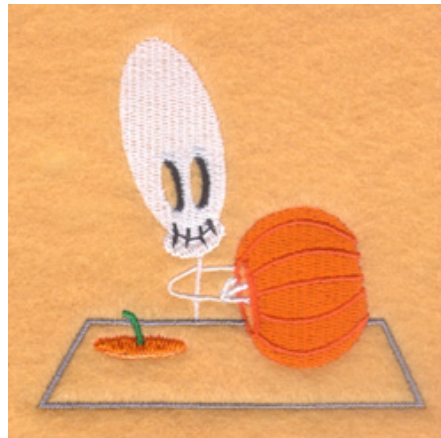

- 12 Lt Brown Basket [m1338]
- 13 Brown Basket [m1145]
- 14 Red Apples in basket [m1147]
- 15 Brown Detail on basket [m1145]
- 16 Dk Orange Leaves [m1221]
- 17 Reddish Orange Leaves [m1379]

SkeleCarve

CD082505KF

Stitches: 6011
2.76" H X 2.89" W
70 mm x 73 mm

Color Stops:

- 1 White Body [m1001]
- 2 Grey Table outline [m1041]
- 3 Lt Orange Inside pumpkin [m1155]
- 4 Orange Outside pumpkin [m1278]
- 5 Dk Orange Outlines of pumpkin [m1378]
- 6 Black Eye shading [m1000]
- 7 White Head [m1001]
- 8 Black Mouth [m1000]