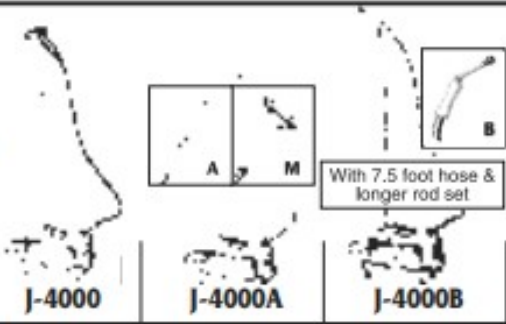

Use this helpful matrix chart to help you find the right Jiffy® Steamer for your needs!

	J-2M	J-2W	J-2000	J-2000B	J-2000I	J-2000M	Esteam®	Steamboard
					•			
•			•		•	•		
•			•		•	•		•
•		•	•	•	•	•	•	•
•			•		•	•	•	•
•			•		•	•		•
•			•	•	•	•		•
•			•		•	•	•	•
•			•		•	•	•	•
							•	
•	•		•	•	•	•	•	•
•	•	•	•	•	•	•	•	•
BEST			•		•	BEST	•	•
				•	•			
•			•		•	•		
			•		•	•		
	BEST				•			
							BEST	

Jiffy® Steamer Matrix Chart

INDEX

- A = upholstery
- B = steam brush
- C = carpet
- D = drapery
- DM = metal steam head for drapery
- H = hat
- I = interchangeable steam head
- M = metal steam head with wooden handle
- W = wig