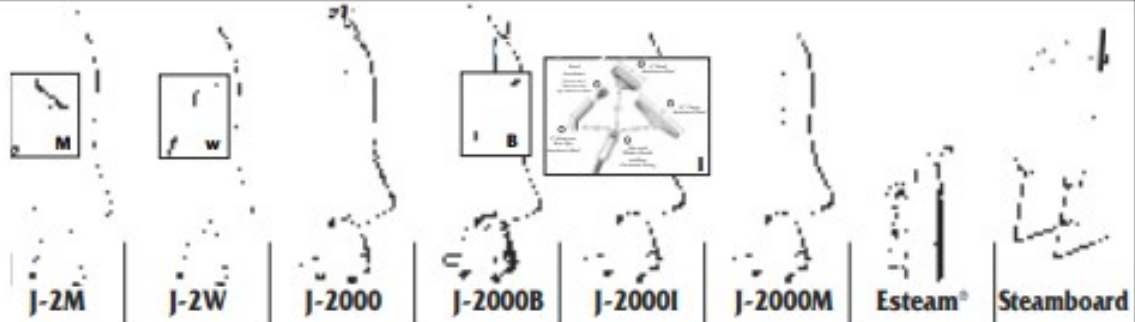

Use this helpful matrix chart to help you find the right Jiffy® Steamer for your needs!

	J-2M	J-2W	J-2000	J-2000B	J-2000I	J-2000M	Esteam®	Steamboard
					•			
•			•		•	•		
•			•		•	•		•
•		•	•	•	•	•	•	•
•			•		•	•	•	•
•			•		•	•		•
•			•	•	•	•		•
•			•		•	•	•	•
•			•		•	•	•	•
							•	
•	•		•	•	•	•	•	•
•	•	•	•	•	•	•	•	•
BEST			•		•	BEST	•	•
				•	•			
•			•		•	•		
			•		•	•		
	BEST				•			
							BEST