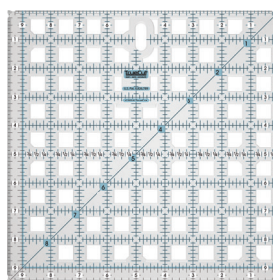

CALL YOUR LOCAL DEALER OR US AT 800.264.0644 • WWW.GRACEFRAME.COM

GRACE *Summer* DEALS

TrueCut Square Rulers

20% Off

6.5 x 6.5" Ruler

\$11.16

Normally: \$13.95

9.5 x 9.5" Ruler

\$15.16

Normally: \$18.95

12.5 x 12.5" Ruler

\$19.96

Normally: \$24.95

360 Wonderfoot

20% Off

\$151.96