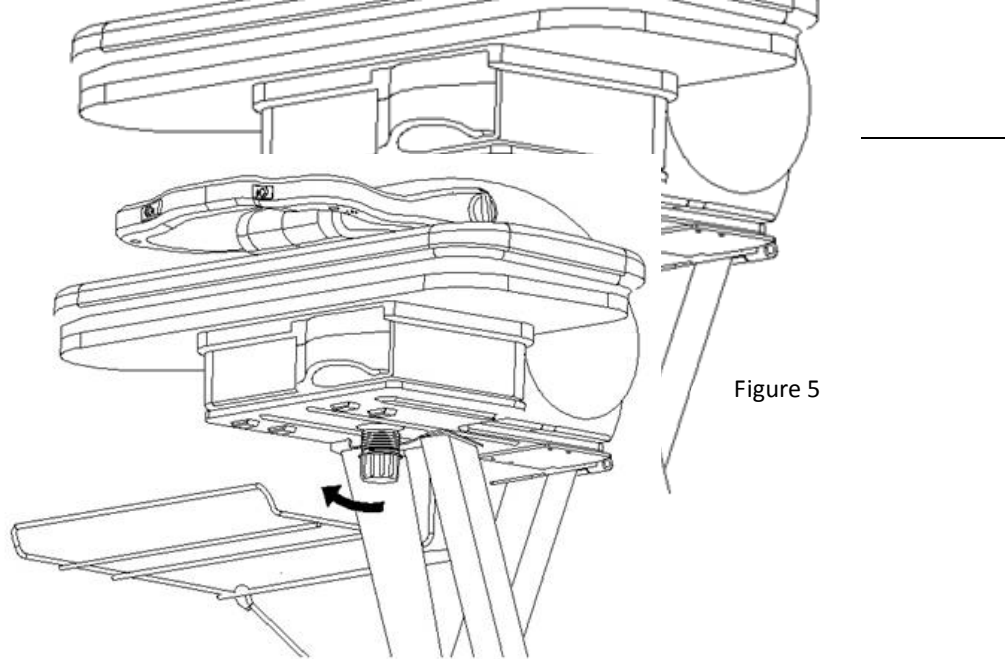

Figure 1

Figure 2

Note: If the stand is unstable after assembly, the user should ensure bracket 1 is secured and leveled.

2. Insert two iron ends on the side of basket into the two holes of tray. Secure basket to tray with four hex nuts (Figure3). Insert the other end of the basket to the holes of bracket 2 (Figure4).

Figure3

Figure 4

3. Place the steam press on the tray. Rotate the knob counterclockwise to secure the steam press to the stand. Ensure that it is fully secured. Do not over tighten the knob (Figure 5).

Figure 5

1	Tray	5	Bracket 2
2	Basket	6	Hex nut
3	Bracket 1	7	Knob
4	Basket shelf		

For additional questions, please contact our Customer Service Dept. at customerservice@feiyueusa.com or visit our website at <http://www.feiyueusa.com>