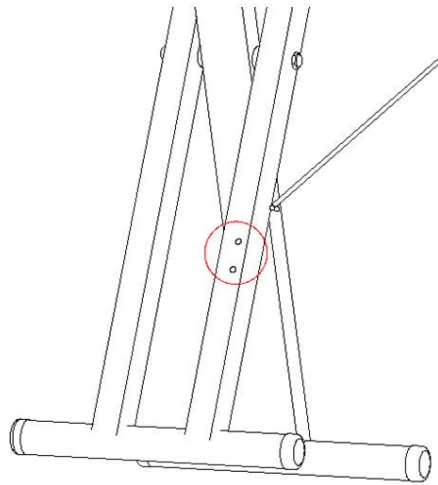

 **WARNING!**

READ AND UNDERSTAND ALL INSTRUCTIONS
Failure to follow all instructions detailed in this manual may result in serious personal injury.

SAVE THESE INSTRUCTIONS

1. Take out the stand from the package. Your stand is designed to be used with the INSPIRE series of steam press. Place the basket and basket shelf aside. Support bracket 1 on one hand with the other hand holding the tray. Rotate the tray clockwise (Figure 1). When rotating to a certain angle, insert two inserts of bracket 1 into the slots on the tray. Two rows of slots represent two heights of the stand. The further outside the lower the height (Figure 2).

Figure 1

Figure 2

Note: If the stand is unstable after assembly, the user should ensure bracket 1 is secured and leveled.

2. Insert two iron ends on the side of basket into the two holes of tray. Secure basket to tray with four hex nuts (Figure3). Insert the other end of the basket to the holes of bracket 2 (Figure4).

Figure3

Figure 4

3. Place the steam press on the tray. Rotate the knob counterclockwise to secure the steam press to the stand. Ensure that it is fully secured. Do not over tighten the knob (Figure 5).

Figure 5

1	Tray	5	Bracket 2
2	Basket	6	Hex nut
3	Bracket 1	7	Knob
4	Basket shelf		

For additional questions, please contact our Customer Service Dept. at customerservice@feiyueusa.com or visit our website at <http://www.feiyueusa.com>