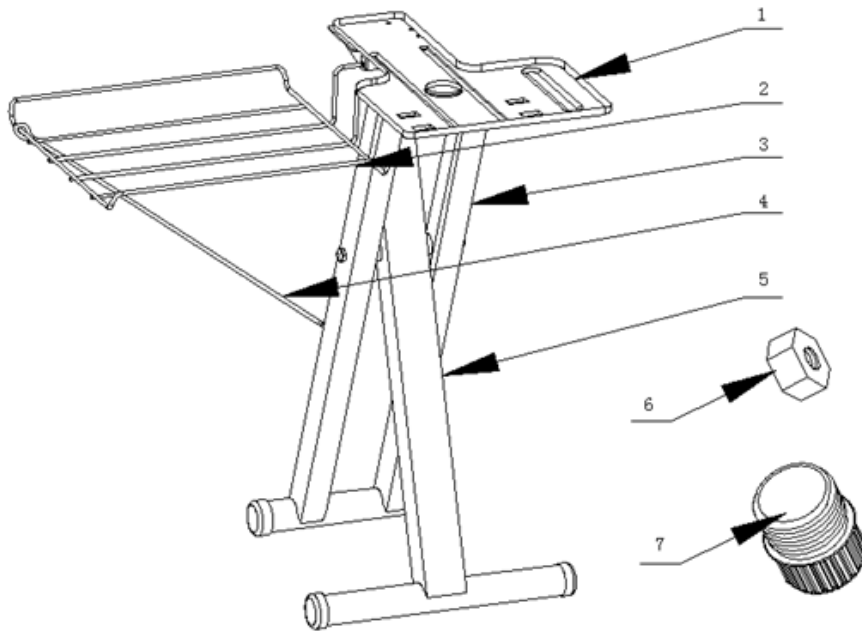

 **WARNING!**

READ AND UNDERSTAND ALL INSTRUCTIONS
Failure to follow all instructions detailed in this manual may result in serious personal injury.

SAVE THESE INSTRUCTIONS

1. Take out the stand from the package. Your stand is designed to be used with the INSPIRE series of steam press. Place the basket and basket shelf aside. Support bracket 1 on one hand with the other hand holding the tray. Rotate the tray clockwise (Figure 1). When rotating to a certain angle, insert two inserts of bracket 1 into the slots on the tray. Two rows of slots represent two heights of the stand. The further outside the lower the height (Figure 2).

Figure 1

Figure 2

Note: If the stand is unstable after assembly, the user should ensure bracket 1 is secured and leveled.

2. Insert two iron ends on the side of basket into the two holes of tray. Secure basket to tray with four hex nuts (Figure3). Insert the other end of the basket to the holes of bracket 2 (Figure4).

Figure3

Figure 4

3. Place the steam press on the tray. Rotate the knob counterclockwise to secure the steam press to the stand. Ensure that it is fully secured. Do not over tighten the knob (Figure 5).

Figure 5

1	Tray	5	Bracket 2
2	Basket	6	Hex nut
3	Bracket 1	7	Knob
4	Basket shelf		

For additional questions, please contact our Customer Service Dept. at customerservice@feiyueusa.com or visit our website at <http://www.feiyueusa.com>