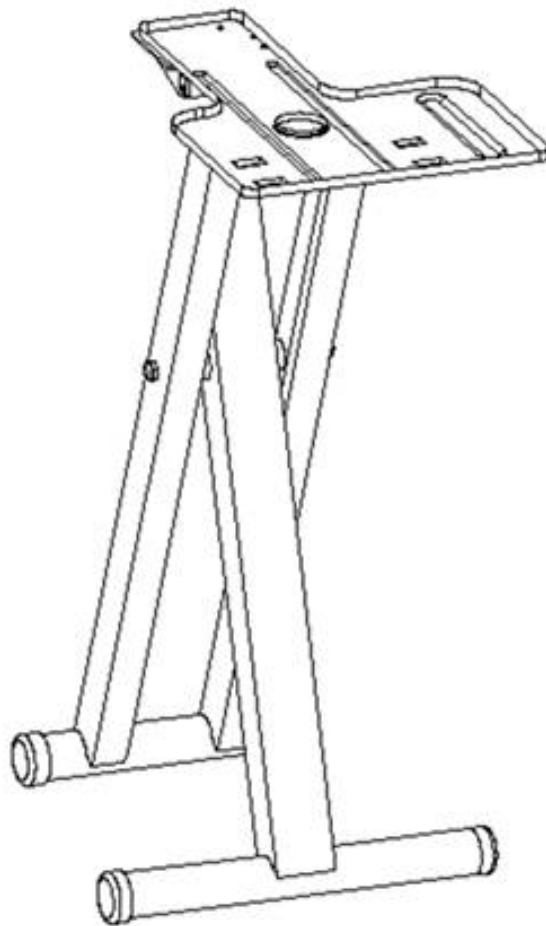

**INSTRUCTION MANUAL
(ST-06)**

STAND FOR USE WITH INSPIRE STEAM PRESS SERIES

SAVE THIS MANUAL

You will need this manual for the safety warnings and precautions, assembly, operating, inspection, maintenance and cleaning procedures, parts list and assembly diagram. Keep your invoice with this manual. Write the invoice number on the inside of the front cover. Keep this manual and invoice in a safe and dry place for future reference.

 **WARNING!**

READ AND UNDERSTAND ALL INSTRUCTIONS
Failure to follow all instructions detailed in this manual may result in serious personal injury.

SAVE THESE INSTRUCTIONS

1. Take out the stand from the package. Your stand is designed to be used with the INSPIRE series of steam press. Place the basket and basket shelf aside. Support bracket 1 on one hand with the other hand holding the tray. Rotate the tray clockwise (Figure 1). When rotating to a certain angle, insert two inserts of bracket 1 into the slots on the tray. Two rows of slots represent two heights of the stand. The further outside the lower the height (Figure 2).

Figure 1

Figure 2

Note: If the stand is unstable after assembly, the user should ensure bracket 1 is secured and leveled.

2. Insert two iron ends on the side of basket into the two holes of tray. Secure basket to tray with four hex nuts (Figure3). Insert the other end of the basket to the holes of bracket 2 (Figure4).