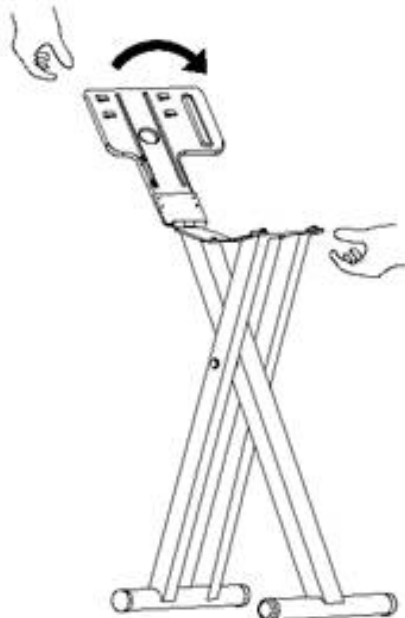

 **WARNING!**

READ AND UNDERSTAND ALL INSTRUCTIONS
Failure to follow all instructions detailed in this manual may result in serious personal injury.

SAVE THESE INSTRUCTIONS

1. Take out the stand from the package. Your stand is designed to be used with the INSPIRE series of steam press. Place the basket and basket shelf aside. Support bracket 1 on one hand with the other hand holding the tray. Rotate the tray clockwise (Figure 1). When rotating to a certain angle, insert two inserts of bracket 1 into the slots on the tray. Two rows of slots represent two heights of the stand. The further outside the lower the height (Figure 2).

Figure 1

Figure 2

Note: If the stand is unstable after assembly, the user should ensure bracket 1 is secured and leveled.

2. Insert two iron ends on the side of basket into the two holes of tray. Secure basket to tray with four hex nuts (Figure3). Insert the other end of the basket to the holes of bracket 2 (Figure4).