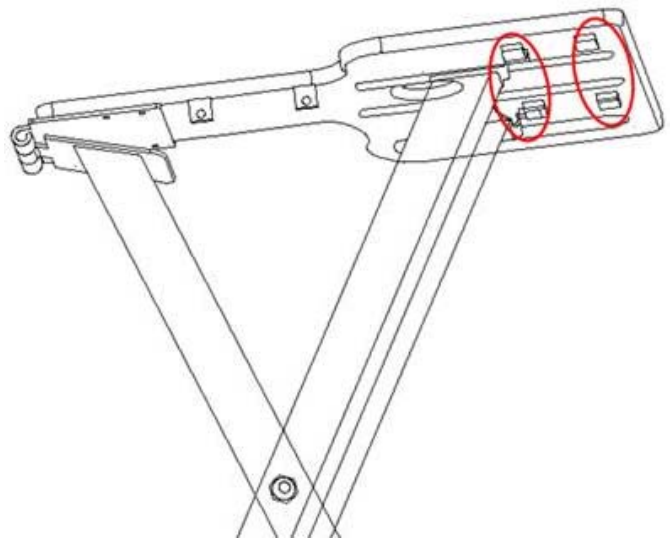

 **WARNING!**

READ AND UNDERSTAND ALL INSTRUCTIONS
Failure to follow all instructions detailed in this manual may result in serious personal injury.

SAVE THESE INSTRUCTIONS

1. Take out the stand from the package. Your stand is designed to be used with the INSPIRE series of steam press. Place the basket and basket shelf aside. Support bracket 1 on one hand with the other hand holding the tray. Rotate the tray clockwise (Figure 1). When rotating to a certain angle, insert two inserts of bracket 1 into the slots on the tray. Two rows of slots represent two heights of the stand. The further outside the lower the height (Figure 2).

Figure 1

Figure 2

Note: If the stand is unstable after assembly, the user should ensure bracket 1 is secured and leveled.

2. Insert two iron ends on the side of basket into the two holes of tray. Secure basket to tray with four hex nuts (Figure3). Insert the other end of the basket to the holes of bracket 2 (Figure4).

Figure3

Figure 4

3. Place the steam press on the tray. Rotate the knob counterclockwise to secure the steam press to the stand. Ensure that it is fully secured. Do not over tighten the knob (Figure 5).

Figure 5