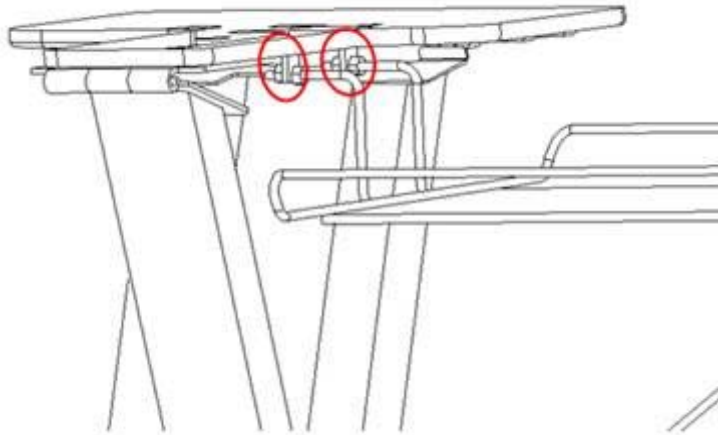

 **WARNING!**

READ AND UNDERSTAND ALL INSTRUCTIONS
Failure to follow all instructions detailed in this manual may result in serious personal injury.

SAVE THESE INSTRUCTIONS

1. Take out the stand from the package. Your stand is designed to be used with the INSPIRE series of steam press. Place the basket and basket shelf aside. Support bracket 1 on one hand with the other hand holding the tray. Rotate the tray clockwise (Figure 1). When rotating to a certain angle, insert two inserts of bracket 1 into the slots on the tray. Two rows of slots represent two heights of the stand. The further outside the lower the height (Figure 2).

Figure 1

Figure 2

Note: If the stand is unstable after assembly, the user should ensure bracket 1 is secured and leveled.

2. Insert two iron ends on the side of basket into the two holes of tray. Secure basket to tray with four hex nuts (Figure3). Insert the other end of the basket to the holes of bracket 2 (Figure4).

Figure3

Figure 4

3. Place the steam press on the tray. Rotate the knob counterclockwise to secure the steam press to the stand. Ensure that it is fully secured. Do not over tighten the knob (Figure 5).

Figure 5